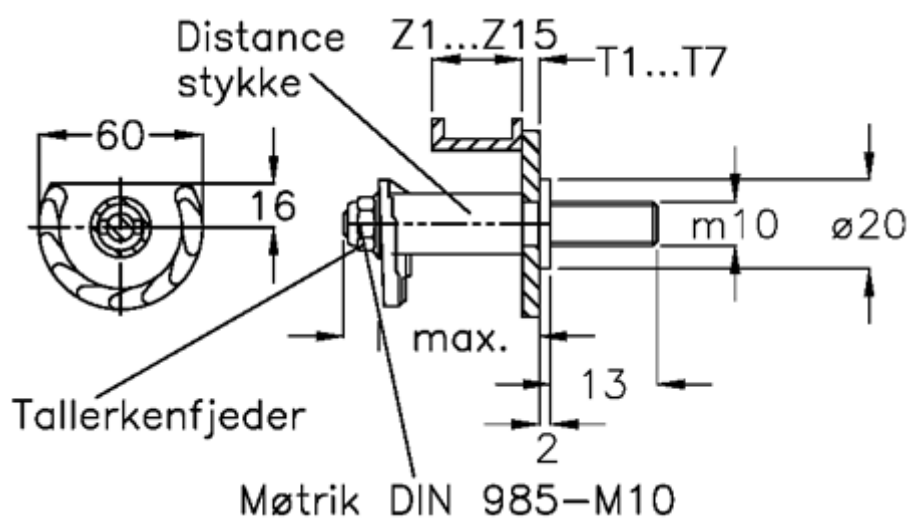

# Data Sheet

Article number: 20895210

Description: E+G Door lock  
GN 117-GB-T2-Z10

## Measures

Cam thickness = 27-36